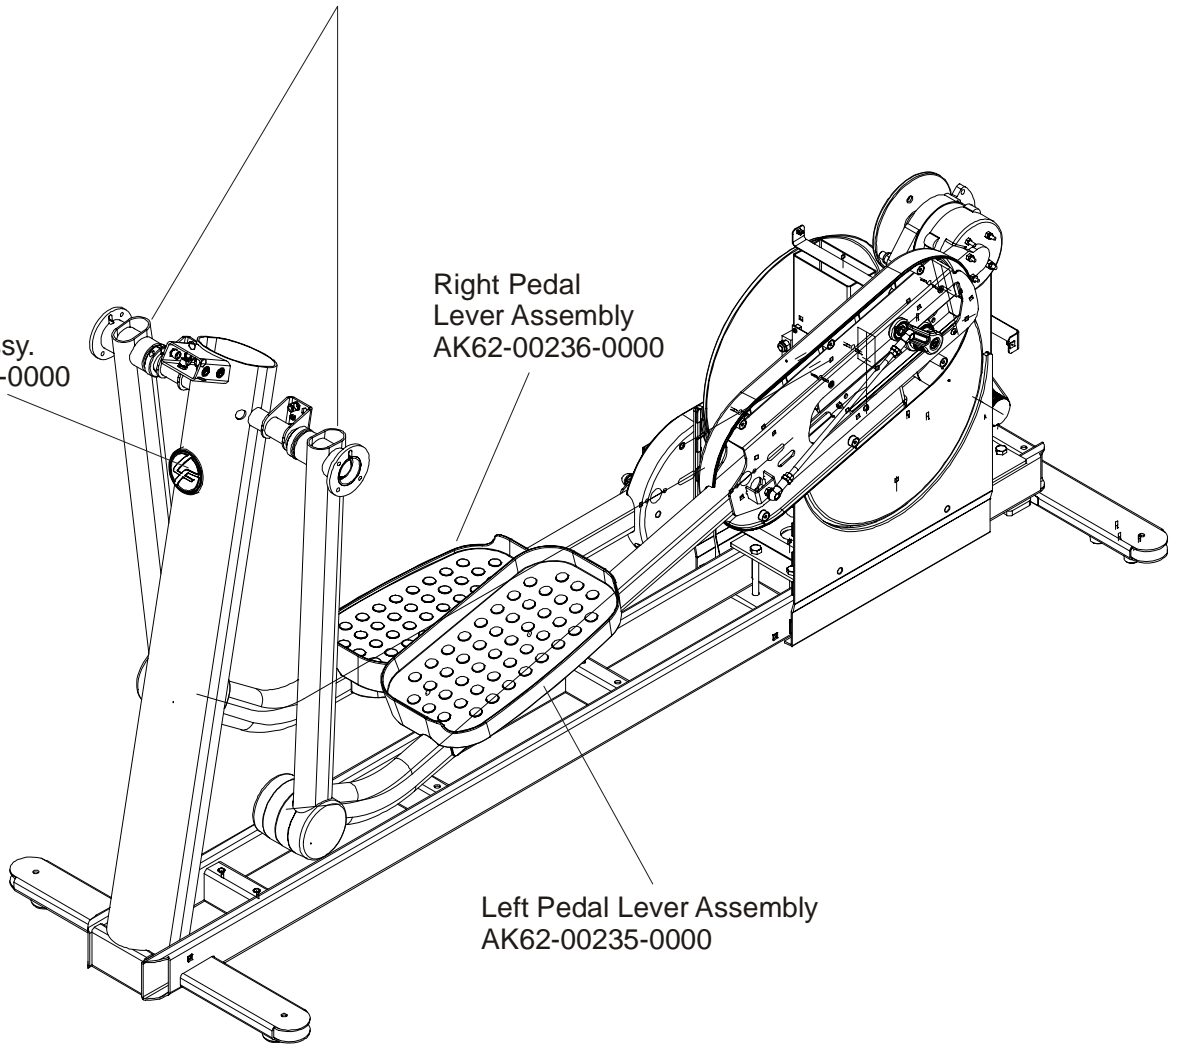

ARCTIC SILVER QUIET DRIVE 95Xi

95X-0XXX-03

Rocker Arms & Pedal Levers

S/N AXB100000 and up

Rocker Arms Kit
GK62-00002-0070
contents:

- Rocker Arms (2)
- Hardened Spacers (2)
- Oilite Washers (2)
- Retaining Rings (2)
- Loctite 620
- Alcohol pad

Rocker Arms
AK62-00002-0070
Shaft Collar w/Screws
OK61-01259-0000

LF Bug
Medallion Assy.
AK58-00245-0000

Right Pedal
Lever Assembly
AK62-00236-0000

Left Pedal Lever Assembly
AK62-00235-0000